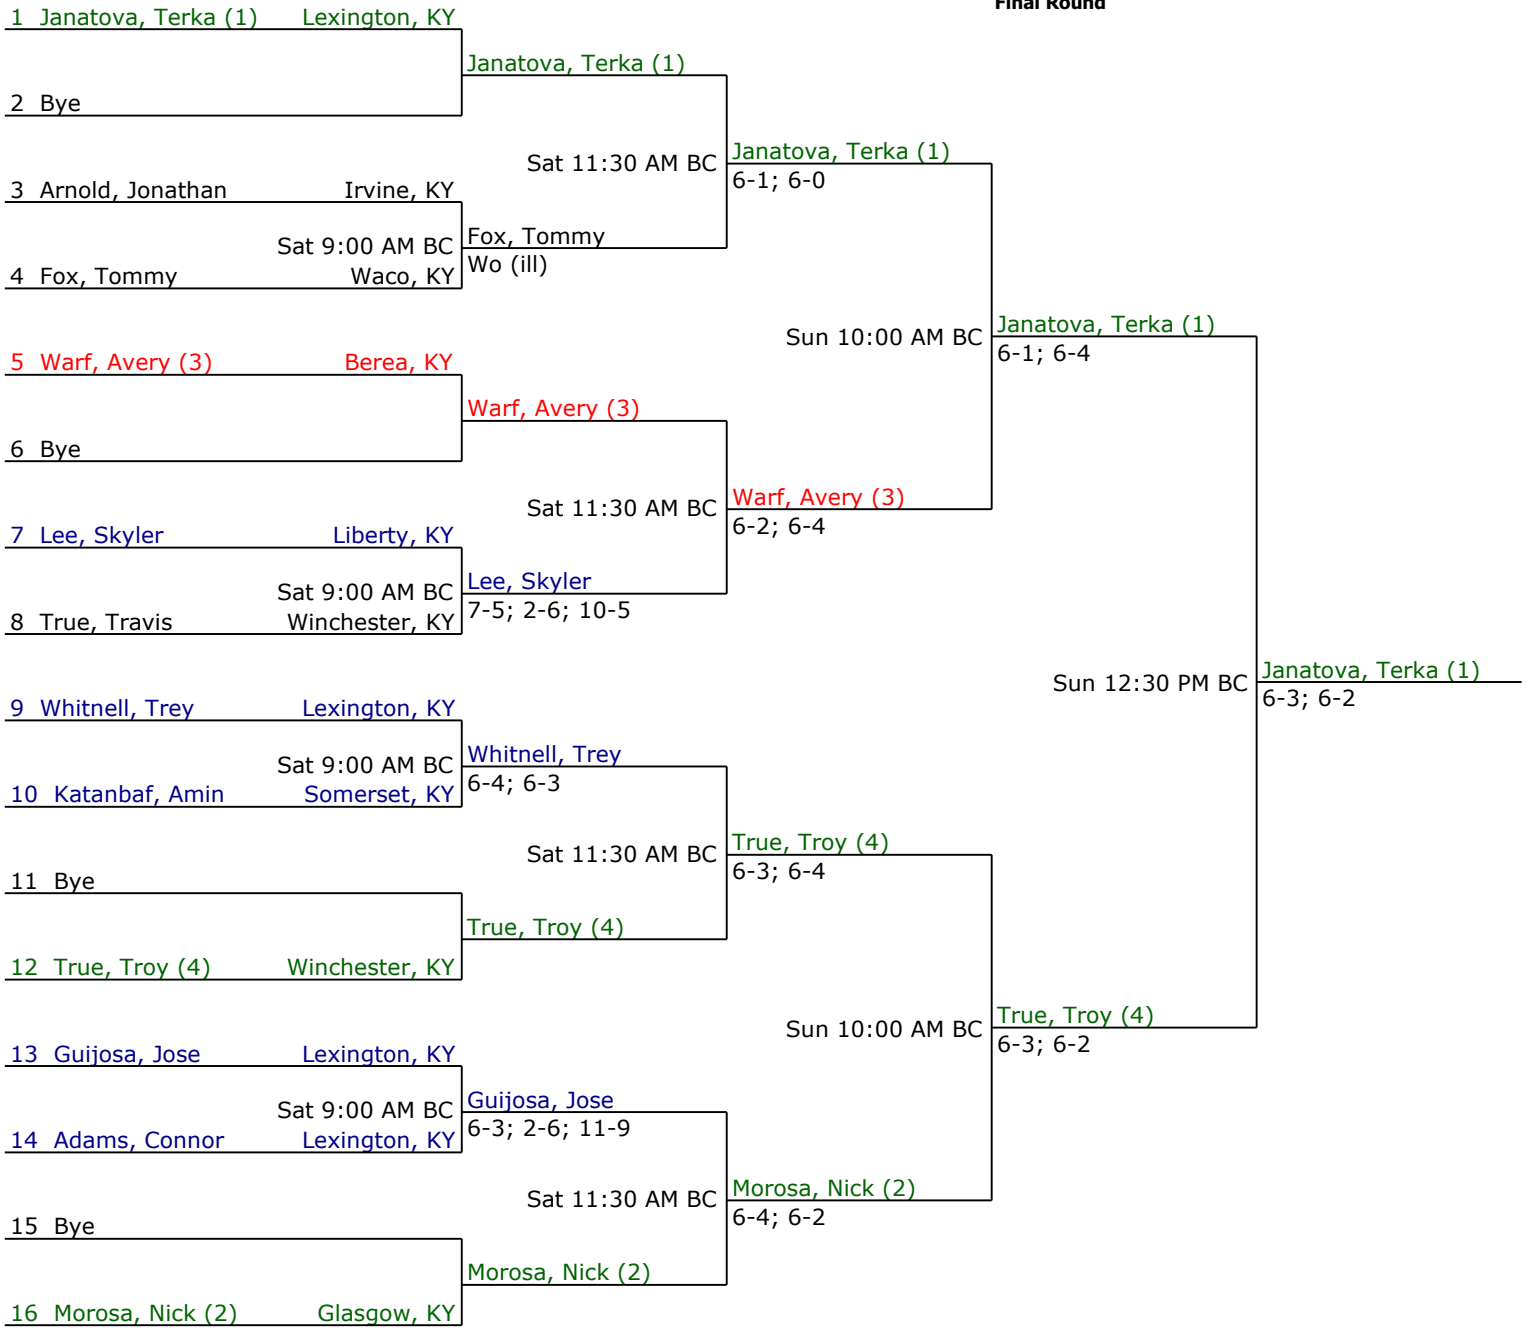

Tournament-2024-Berea-Friends-of-the-Animals-Tennis-Showdown		Seeded Players			
Mountain Tennis Classic	Men's A Open Singles 4.5>	1. Janatova, Terka			
City/State: Berea, KY	Section:	2. Morosa, Nick			
Director: Allen Jackson	Referee: Debbie Jackson	3. Warf, Avery			
Phone: 859 904-3133	Date: 07/06/2024 - 07/07/2024	4. True, Troy			

Winner: Janatova, Terka

Round of 16

Quarterfinal Round

Semifinal Round

Final Round

Referee's Signature