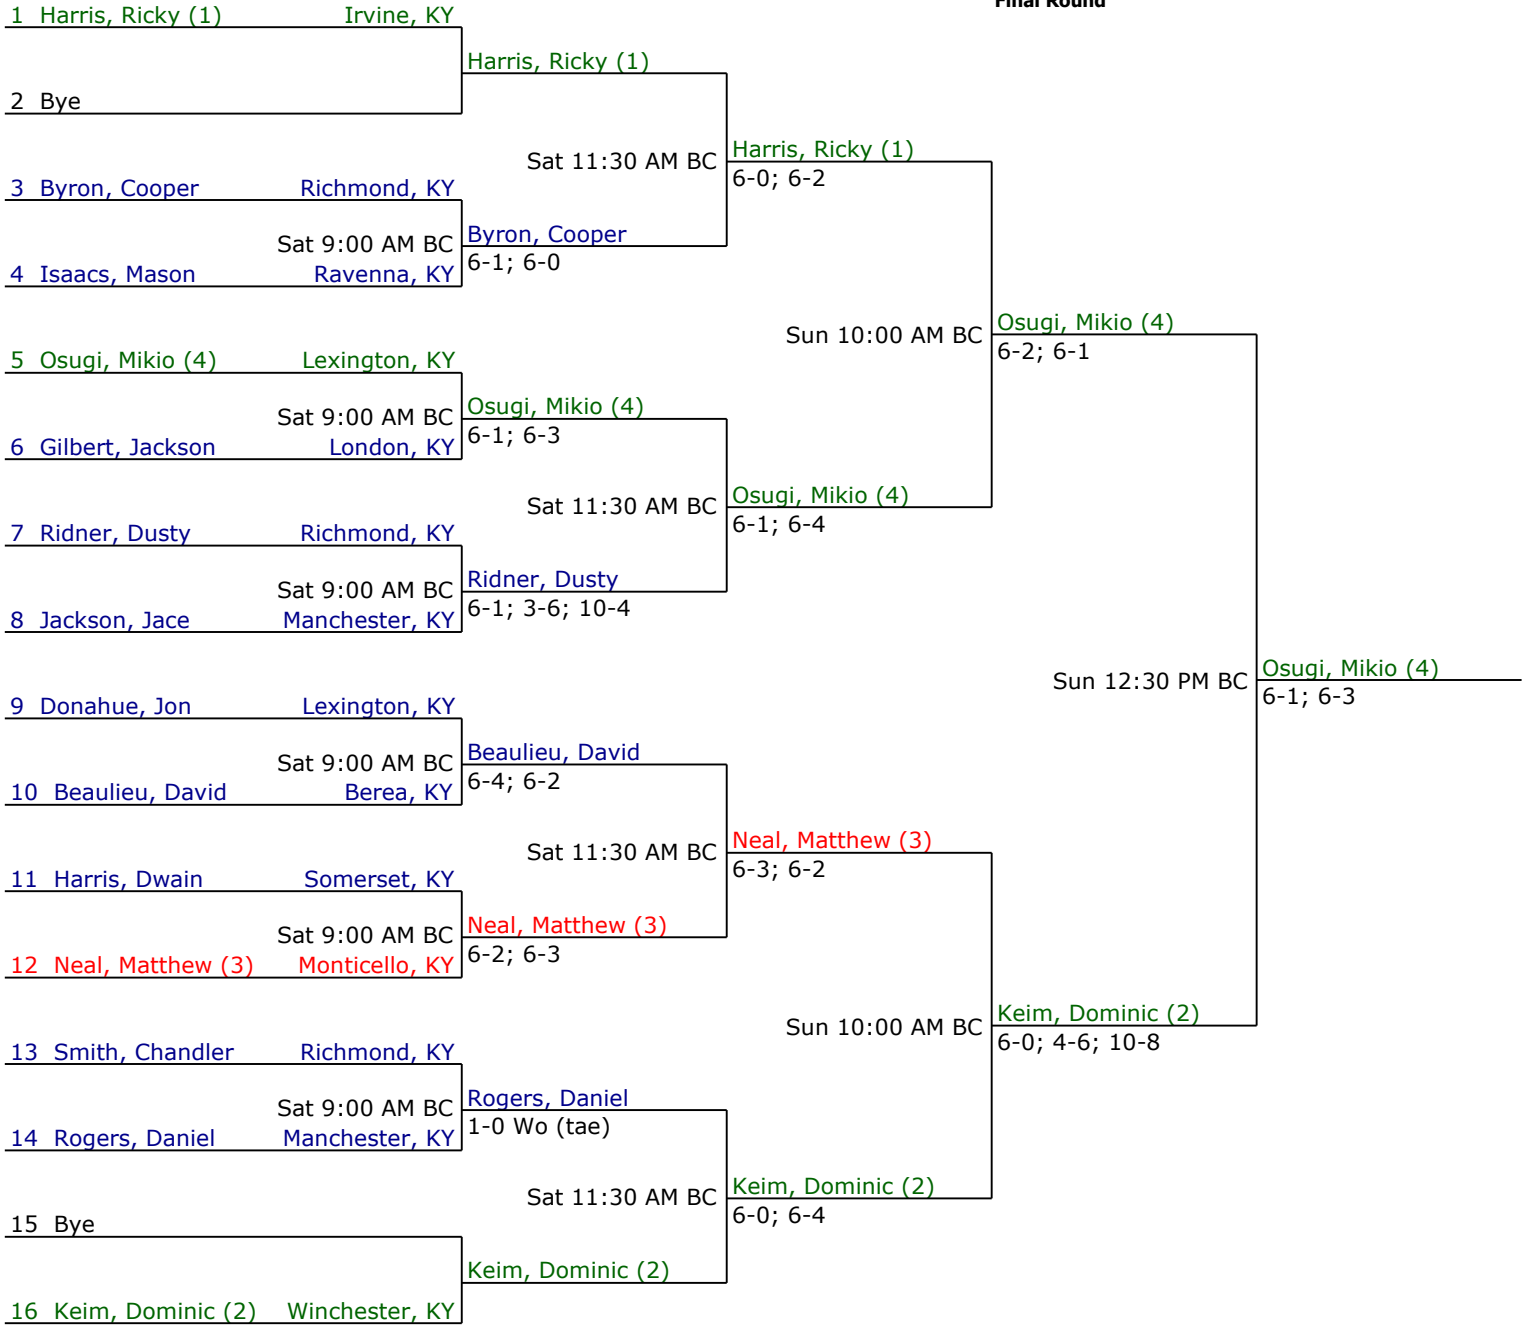

Tournament-2024-Berea-Friends-of-the-Animals-Tennis-Showdown		Seeded Players			
Mountain Tennis Classic	Men's B Singles 4.0<	1. Harris, Ricky			
City/State: Berea, KY	Section:	2. Keim, Dominic			
Director: Allen Jackson	Referee: Debbie Jackson	3. Neal, Matthew			
Phone: 859 904-3133	Date: 07/06/2024 - 07/07/2024	4. Osugi, Mikio			

Winner: Osugi, Mikio

Round of 16

Quarterfinal Round

Semifinal Round

Final Round

Referee's Signature